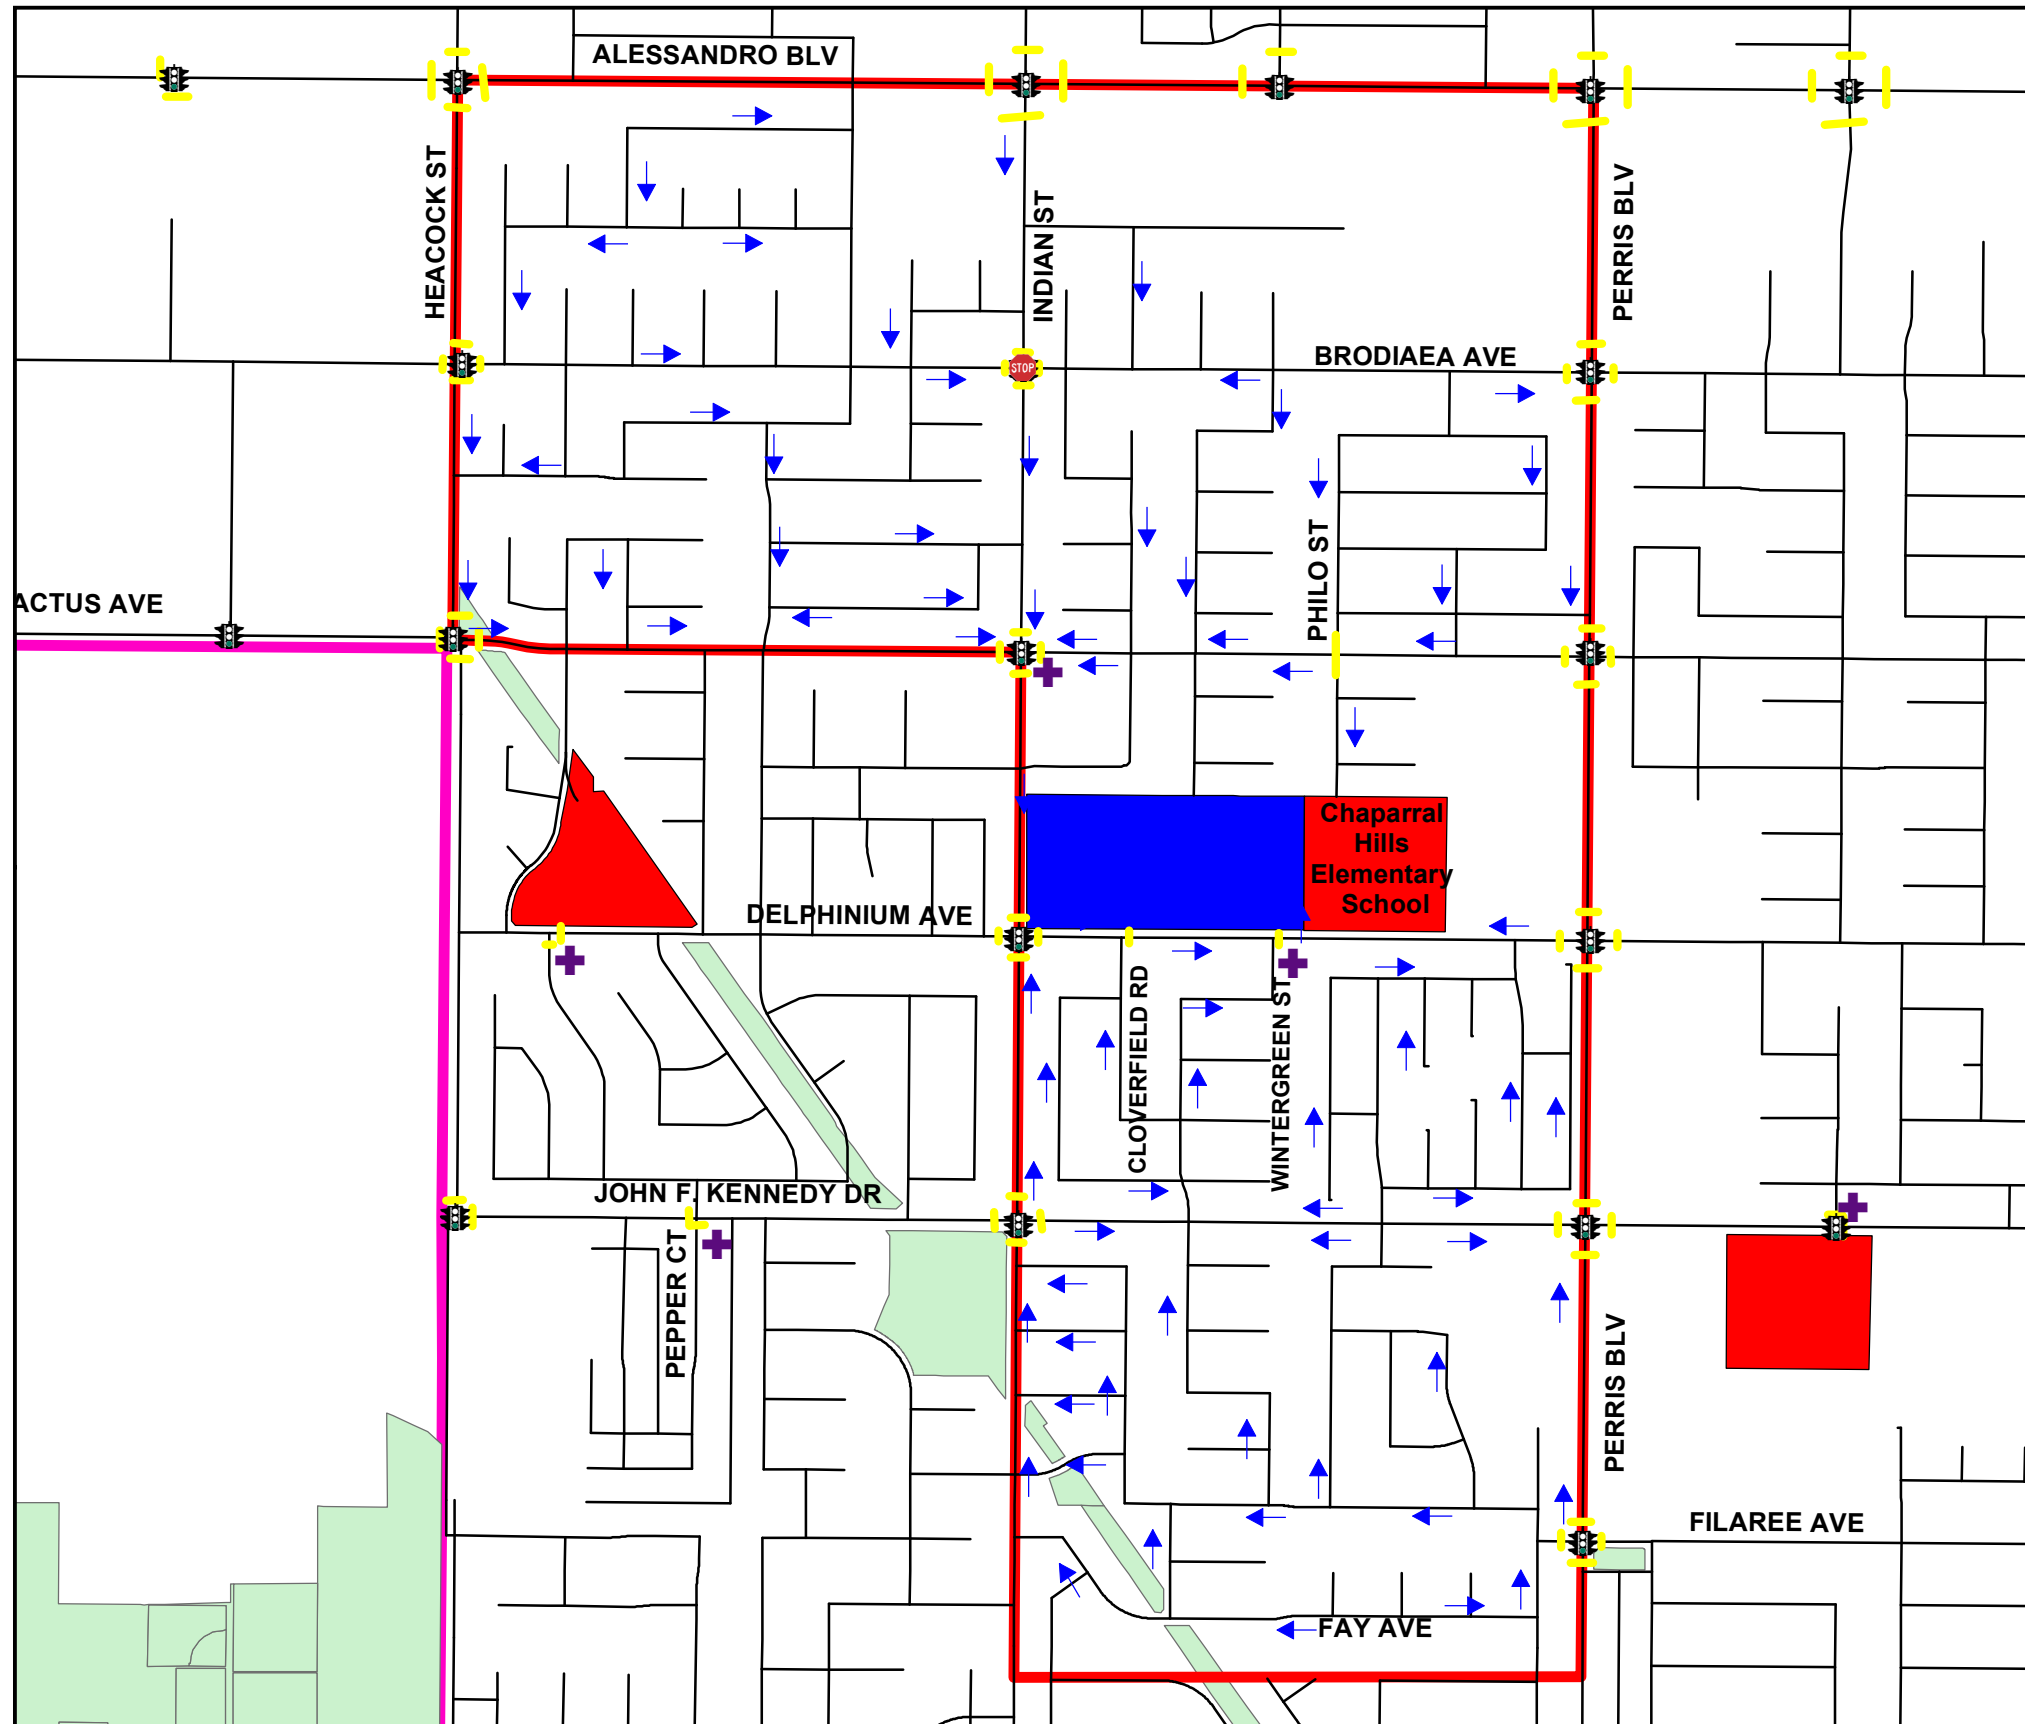

Suggested Walking Routes to Chaparral Hills Elementary School

1,500 750 0 1,500 Feet

Legends

- Crossing Guard
- All Way Stop
- Traffic Signal
- Crosswalk
- MV Roads
- Chaparral Hills Attendance
- SR 60 Freeway
- City Parks
- Elementary School
- K-12 School
- Middle School
- High School
- College
- City Boundary
- Suggested Walking Route

This map is intended for informational purposes only. The City of Moreno Valley assumes no responsibility for using these routes.

Last update - 2021