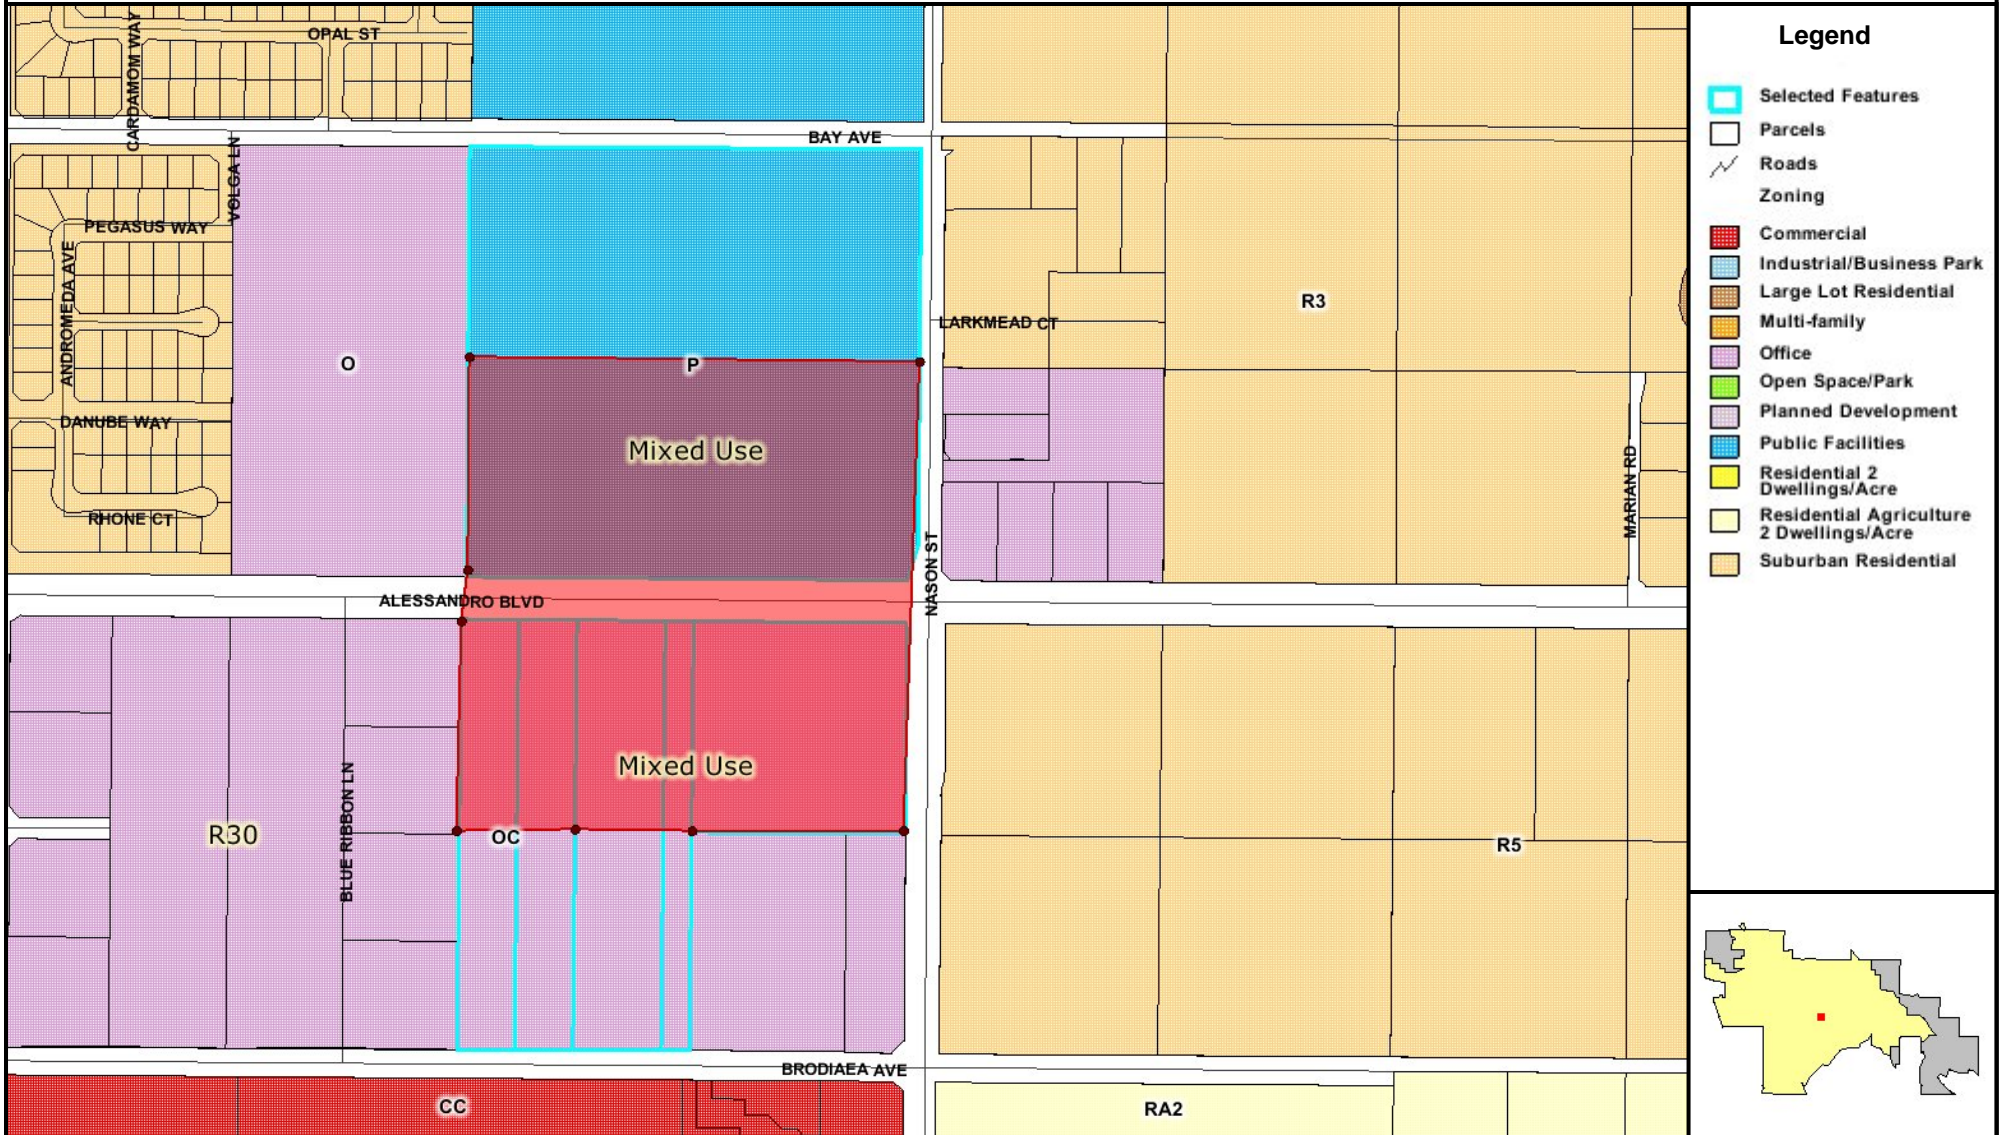

Alessandro Boulevard Corridor Project

Proposed Mixed Use Overlay (Nason)

City of Moreno Valley
 14177 Frederick Street
 Moreno Valley, CA 92553

DISCLAIMER: The information shown on this map was compiled from the Riverside County GIS and the City of Moreno Valley GIS. The land base and facility information on this map is for display purposes only and should not be relied upon without independent verification as to its accuracy. Riverside County and City of Moreno Valley will not be held responsible for any claims, losses, or damages resulting from the use of this map.

Powered By GeoSmart.net

Printed: 1/29/2013 11:43:24 AM