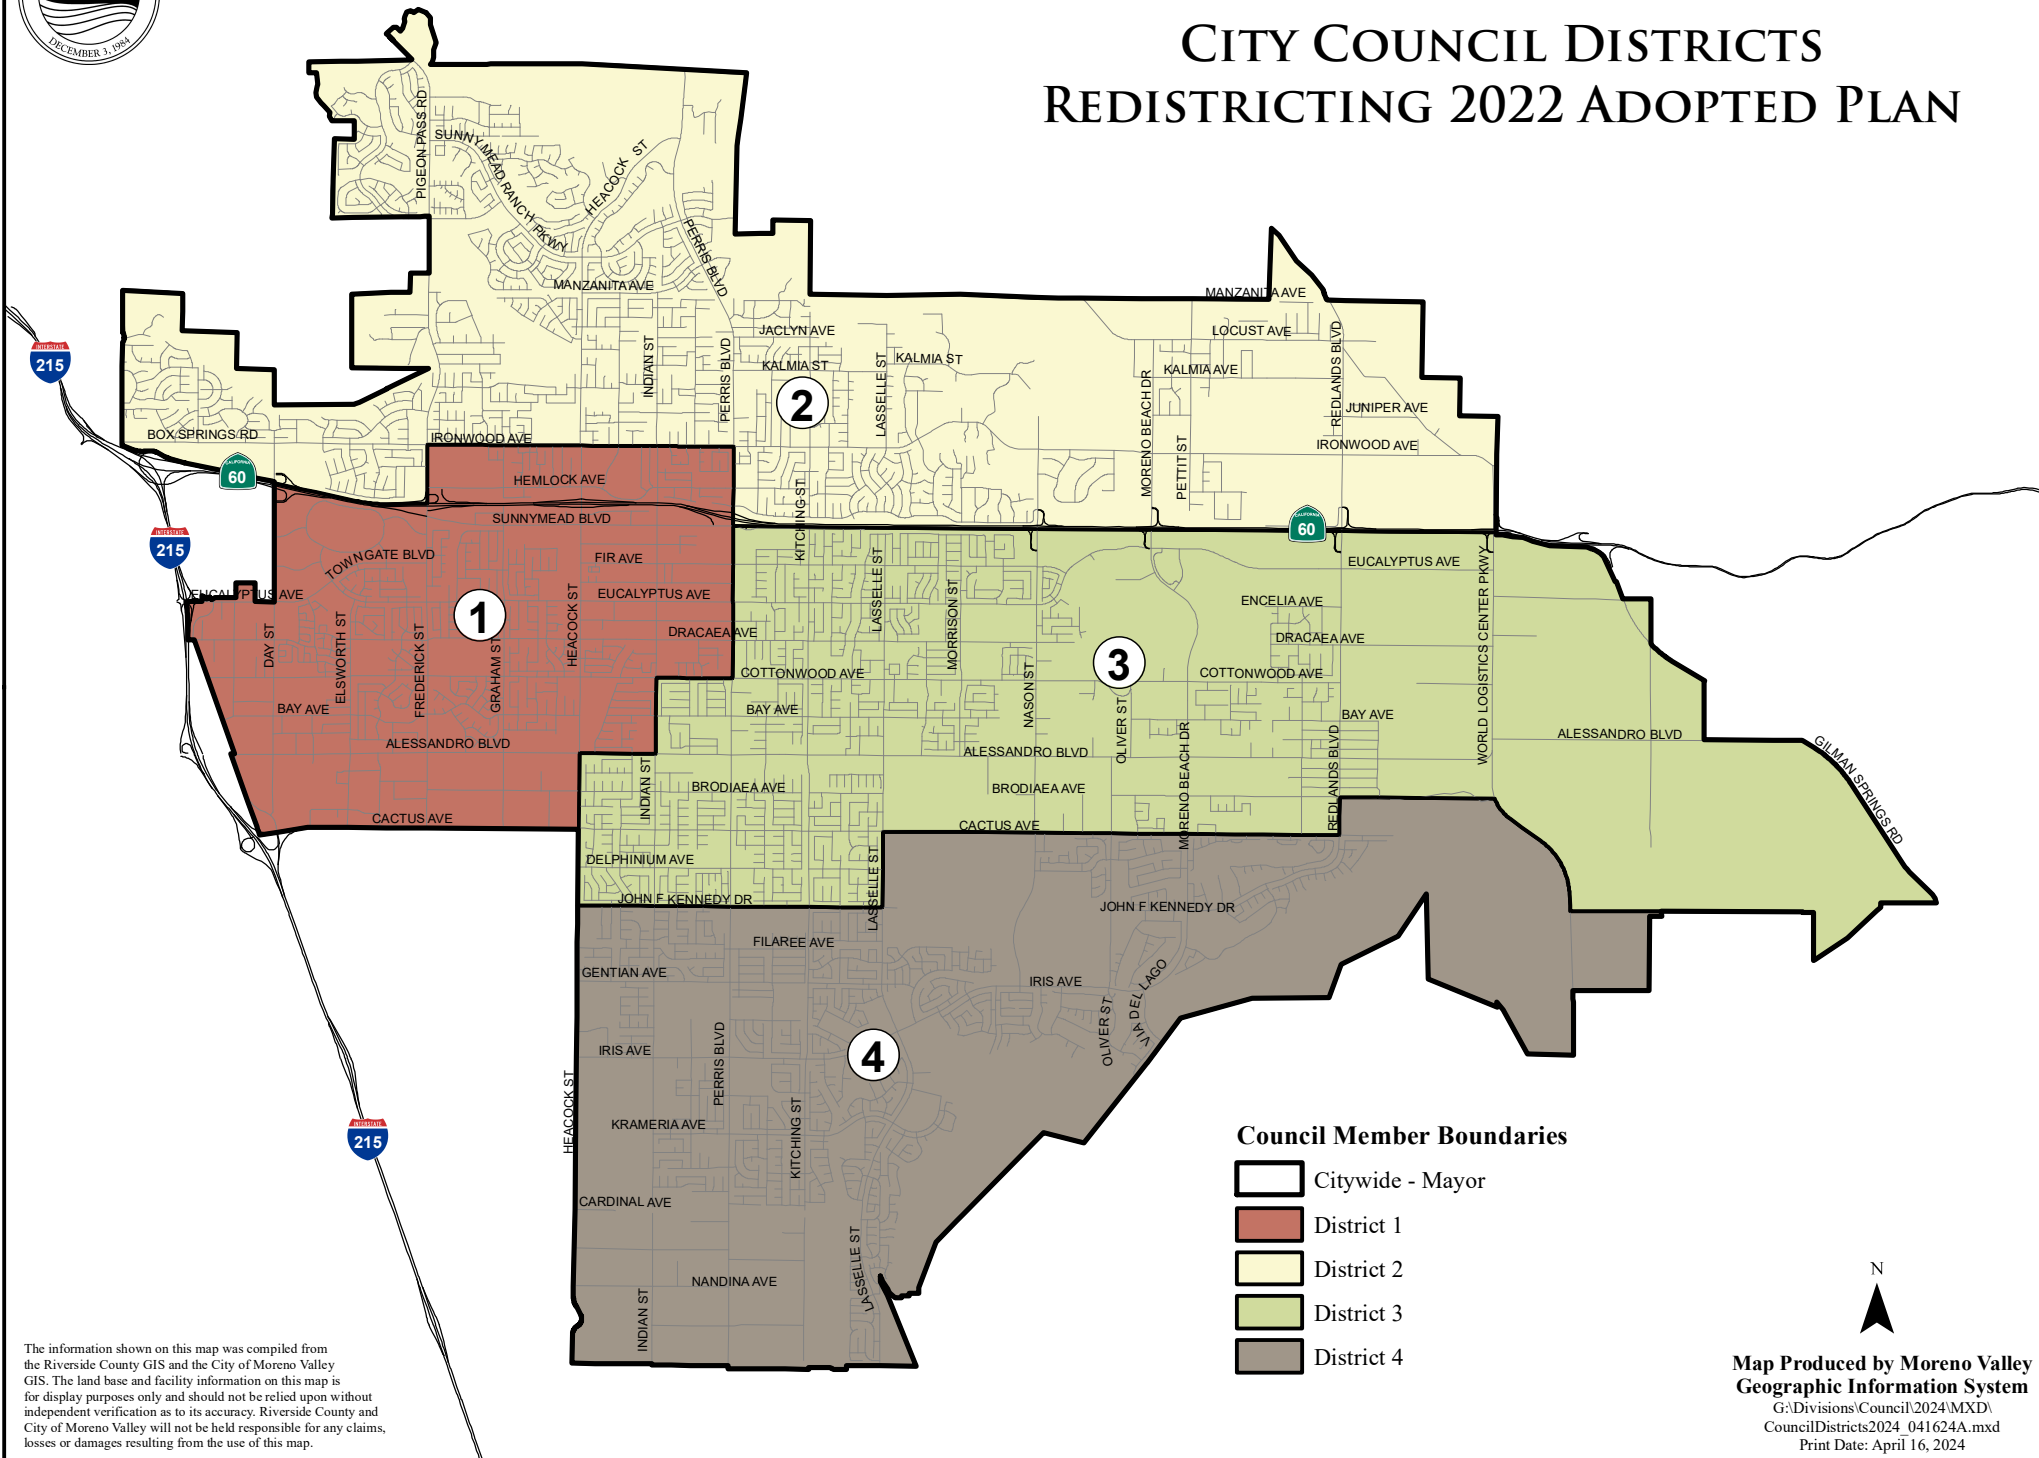

CITY OF MORENO VALLEY CITY COUNCIL DISTRICTS REDISTRICTING 2022 ADOPTED PLAN

Map Produced by Moreno Valley
Geographic Information System
G:\Divisions\Council\2024\MXD\
CouncilDistricts2024_041624A.mxd
Print Date: April 16, 2024